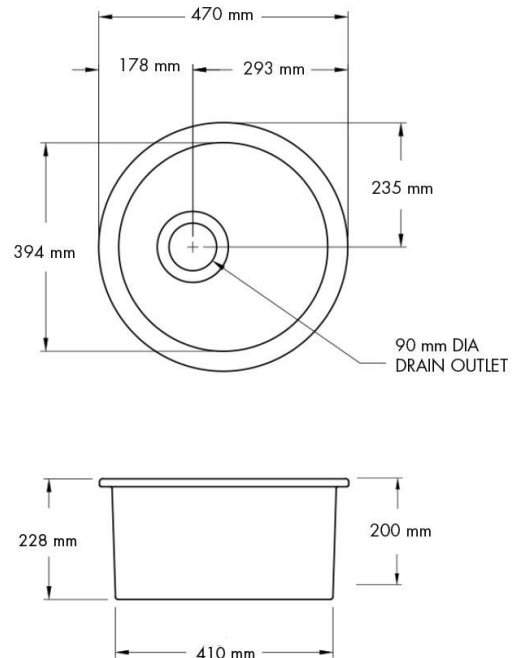

## Cuisine Round 47 Inset / Undermount Fine Fireclay Sink

**Code:** CUR47FS

### Specifications

- Material: Fine Fireclay
- Finish: White Gloss
- Waste Outlet Included: 90x50mm Basket Waste
- Mounting options: Inset & Undermount
- Capacity: 27L
- Suitable for use with food waste disposer – we recommend purchase of an extended flange and a model with anti-vibration collar
- Note: Fine Fireclay is a natural product and therefore subject to variations. This should be seen as a quality that adds to its unique natural beauty. Variations +/- 2% to the specifications are common and acceptable and are within industry tolerance. We always recommend the cabinet maker and stone provider has the actual sink with them to measure before making cabinetry or cutting stone. For more information please visit our Installation Care & Warranty page or Contact Us.

### Product Options

CUR47SSG: Cuisine Round 47 x 47 Stainless Steel Grid

CUR47FS: Cuisine Round 47 Inset / Undermount Fine Fireclay Sink