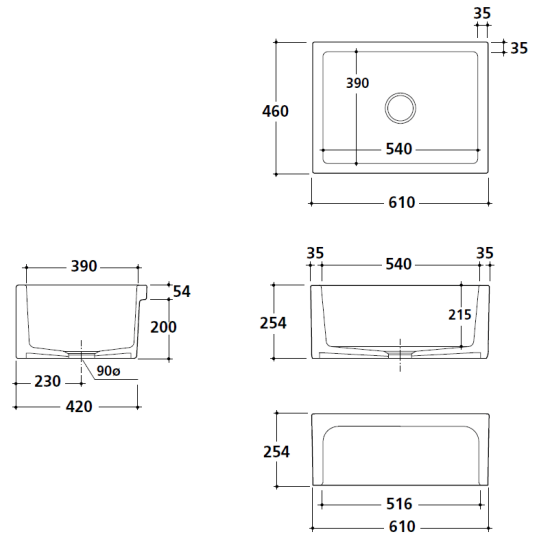

## Patri 60 x 46 Fine Fireclay Single Bowl Butler Sink

**Code:** PA60FS

### Specifications

- Designed & Handcrafted in Italy
- Manufactured from fine fireclay
- Nano glaze for ease of cleaning
- 35mm thickness walls for ultimate durability
- Basket waste included
- Suitable for use with food waste disposer – we recommend purchase of an extended flange and a model with anti-vibration collar
- This sink is reversible, so it can be installed with flat or ribbed/farmhouse side facing out.
- Capacity: 44L
- Finish: White Gloss
- Mounting options: Butler (front showing), Counter Top (glazed on all 4 sides), Under Counter (framework required)
- Note: Fine Fireclay is a natural product and therefore subject to variations. This should be seen as a quality that adds to its unique natural beauty. Variations +/- 2% to the specifications are common and acceptable and are within industry tolerance. We always recommend the cabinet maker and stone provider has the actual sink with them to measure before making cabinetry or cutting stone. For more information please visit our Installation Care & Warranty page or Contact Us.