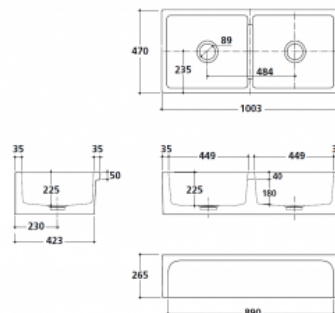

Patri 100 x 47 Fine Fireclay Double Bowl Butler Sink

Code: PA100FS

BATHROOM | KITCHEN | LAUNDRY | TRADITIONAL & HAMPTONS STYLE SPECIALISTS

Specifications

- Designed & Handcrafted in Italy
- Manufactured from fine fireclay
- Nano glaze for ease of cleaning
- 35mm thickness walls for ultimate durability
- Basket waste included
- Suitable for use with food waste disposer – we recommend purchase of an extended flange and a model with anti-vibration collar
- This sink is reversible, so it can be installed with flat or ribbed/farmhouse side facing out.
- Capacity per bowl: 40L
- Finish: White Gloss
- Mounting options: Butler (front showing), Counter Top (glazed on all 4 sides), Under Counter (framework required)
- Note: Fine Fireclay is a natural product and therefore subject to variations. This should be seen as a quality that adds to its unique natural beauty. Variations +/- 2% to the specifications are common and acceptable and are within industry tolerance. We always recommend the cabinet maker and stone provider has the actual sink with them to measure before making cabinetry or cutting stone. For more information please visit our Installation Care & Warranty page or Contact Us.

Product Options

PA100FS: Patri 100 x 46 Fine Fireclay Double Bowl Butler Sink

PA100SSG: Patri 100 Stainless Steel Grid

Warranty

For peace of mind, Turner Hastings offers the following warranty on this product and its components: