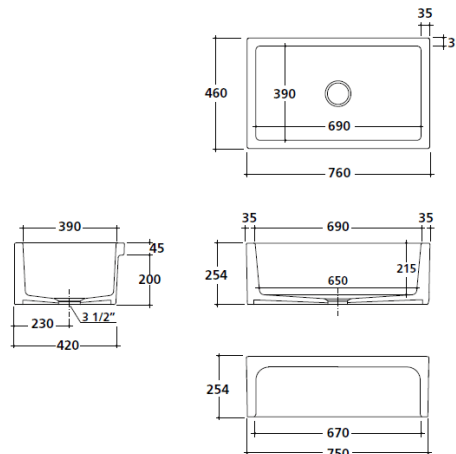

Patri 75 x 46 Fine Fireclay Single Bowl Butler Sink

Code: PA75FS

BATHROOM | KITCHEN | LAUNDRY | TRADITIONAL & HAMPTONS STYLE SPECIALISTS

Specifications

- Designed & Handcrafted in Italy
- Manufactured from fine fireclay
- Nano glaze for ease of cleaning
- 35mm thickness walls for ultimate durability
- Basket waste included
- Suitable for use with food waste disposer – we recommend purchase of an extended flange and a model with anti-vibration collar
- This sink is reversible, so it can be installed with flat or ribbed/farmhouse side facing out.
- Capacity: 57L
- Finish: White Gloss
- Mounting options: Butler (front showing), Counter Top (glazed on all 4 sides), Under Counter (framework required)
- Note: Fine Fireclay is a natural product and therefore subject to variations. This should be seen as a quality that adds to its unique natural beauty. Variations +/- 2% to the specifications are common and acceptable and are within industry tolerance. We always recommend the cabinet maker and stone provider has the actual sink with them to measure before making cabinetry or cutting stone. For more information please visit our Installation Care & Warranty page or Contact Us.

Product Options

PA75FS: Patri 75 x 46 Fine Fireclay Single Bowl Butler Sink

PA75SSG: Patri 75 Stainless Steel Grid

Warranty

For peace of mind, Turner Hastings offers the following warranty on this product and its components: