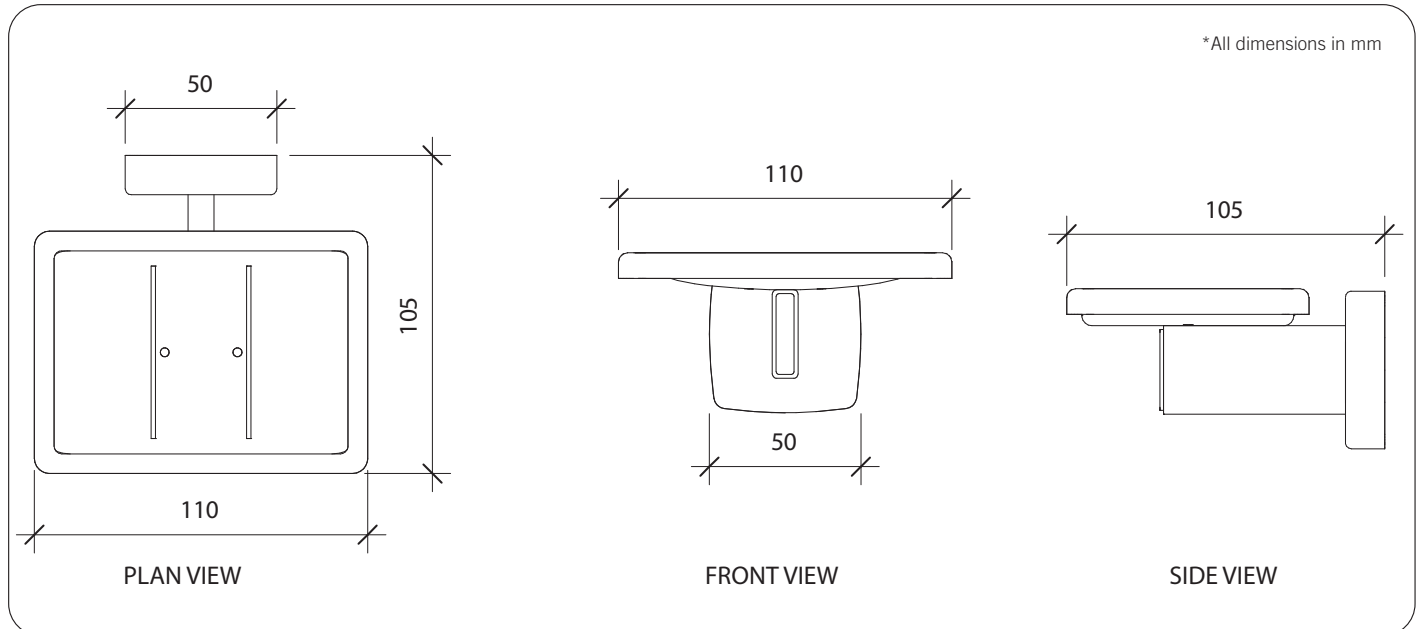

Model RBA7730-001

Materials & Features

Manufactured from stainless steel with all exposed surfaces polished to a bright finish. Two drain holes and two ridges to support bar of soap

Technical Detail

Material: Type 304 Stainless Steel
 Finish: Bright Polished
 Fixings: Included

Available Model

RBA7730-001

Soap Dish

Important: Installation instructions and current rough-in details should be furnished with each fixture. Do not rough in without certified dimensions. Dimensions are subject to manufacturer's tolerance of +/-10mm.