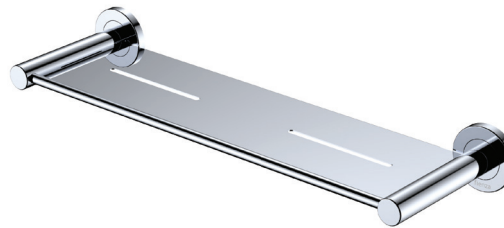

Kaya® SHOWER SHELF

Features

- Super strong 4-point wall mount
- Drain channel
- Stainless steel and zinc construction
- Hex key used in installation
- Fully concealed fixings
- Upgrade the look with different cover plate styles and finishes
- All products come with matching round cover plate as standard

Please Note: These products may have a visible Fienza or Watermark logo.

Available in

Chrome
82807

Brushed Nickel
82807BN

Gun Metal
82807GM

Matte Black
82807MB

Urban Brass
82807UB

Mixed finishes
available. See our
website for details.

Cleaning & Care

- Regularly clean with mild soapy water using a microfibre cloth.
- In highly polluted or coastal locations, we recommend cleaning 2-3 times per week.
- Do not use harsh detergents, bleach, cream cleaners or citrus based cleaners. These substances are abrasive and will damage the surface.
- Do not use undue pressure and wipe in one direction only

While we aim to ensure specifications are correct at the time of publication, Fienza reserves the right to make modifications without prior notice. Physical colour may vary from image shown. All measurements are shown in millimetres. Always use physical product measurements for mark-ups and roughing-in as the technical drawing may differ from actual product received.