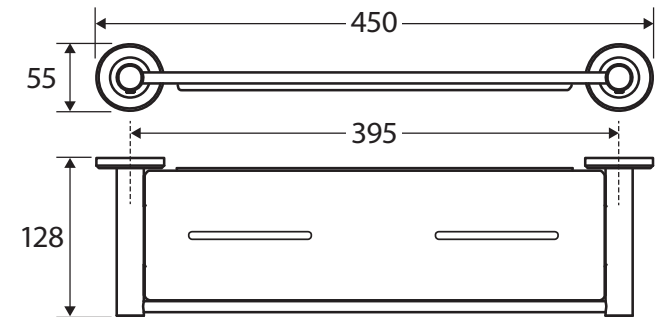

Kaya® SHOWER SHELF

Features

- Super strong 4-point wall mount
- Drain channel
- Stainless steel and zinc construction
- Hex key used in installation
- Fully concealed fixings
- Upgrade the look with different cover plate styles and finishes
- All products come with matching round cover plate as standard

Please Note: These products may have a visible Fienza or Watermark logo.

Available in

Chrome
82807

Brushed Nickel
82807BN

Gun Metal
82807GM

Matte Black
82807MB

Urban Brass
82807UB

Mixed finishes
available. See our
website for details.

Cleaning & Care

- Regularly clean with mild soapy water using a microfibre cloth.
- In highly polluted or coastal locations, we recommend cleaning 2-3 times per week.
- Do not use harsh detergents, bleach, cream cleaners or citrus based cleaners. These substances are abrasive and will damage the surface.
- Do not use undue pressure and wipe in one direction only

While we aim to ensure specifications are correct at the time of publication, Fienza reserves the right to make modifications without prior notice. Physical colour may vary from image shown. All measurements are shown in millimetres. Always use physical product measurements for mark-ups and roughing-in as the technical drawing may differ from actual product received.