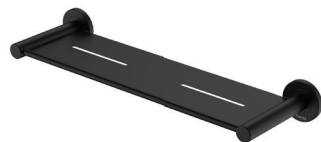

# Kaya® SHOWER SHELF

## Features

- Super strong 4-point wall mount
- Drain channel
- Stainless steel and zinc construction
- Hex key used in installation
- Fully concealed fixings
- Upgrade the look with different cover plate styles and finishes
- All products come with matching round cover plate as standard

## Available in

Chrome  
**82807**

Brushed Nickel  
**82807BN**

Gun Metal  
**82807GM**

Matte Black  
**82807MB**

Urban Brass  
**82807UB**

Mixed finishes  
available. See our  
website for details.