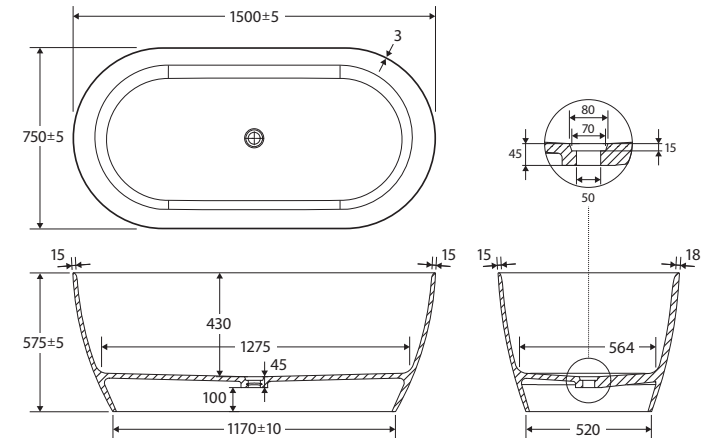

Kaya®

LIGHTWEIGHT
RESIN STONE
BATH, 1500MM

Features

- Slim wall design
- Thin edge
- Freestanding style
- No overflow
- Chrome waste included
- Net weight: 85kg
- Gross weight: 135kg

Available in

Matte White
SS350

While we aim to ensure specifications are correct at the time of publication, Fienza reserves the right to make modifications without prior notice. Physical colour may vary from image shown. All measurements are shown in millimetres. Always use physical product measurements for mark-ups and roughing-in as the technical drawing may differ from actual product received.