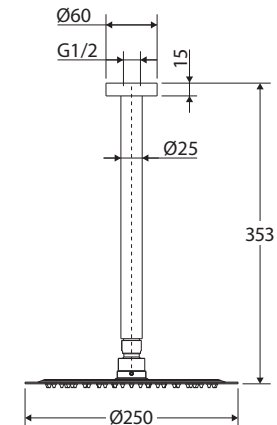

Kaya® SHOWER DROPPER SET

Features

- Ultra-thin 2 mm shower head
- Easy to clean TPR nozzles
- Brass swivel joint
- Made from stainless steel
- Flange included
- Female 1/2" BSP inlet
- **WELS 3 Star rated, 9L/min**

While we aim to ensure specifications are correct at the time of publication, Fienza reserves the right to make modifications without prior notice. Physical colour may vary from image shown. All measurements are shown in millimetres. Always use physical product measurements for mark-ups and roughing-in as the technical drawing may differ from actual product received.