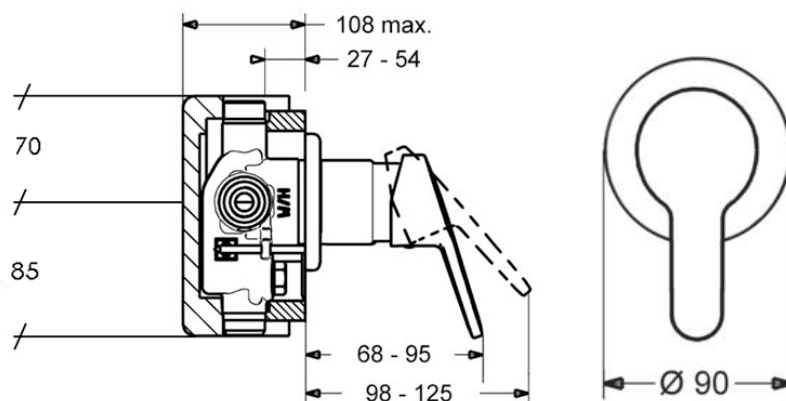

HANSAPRADO SHOWER MIXER

Product Image

Technical Specification

Description

HansaPrado Shower Mixer

Chrome Trim **014791730037**
 Shower/Diverter Mixer Body **020001000037**

Additional Information

- 15 Year Warranty* Conditions Apply
- German Engineered
- 46mm Cartridge
- Variable volume & temperature limiter