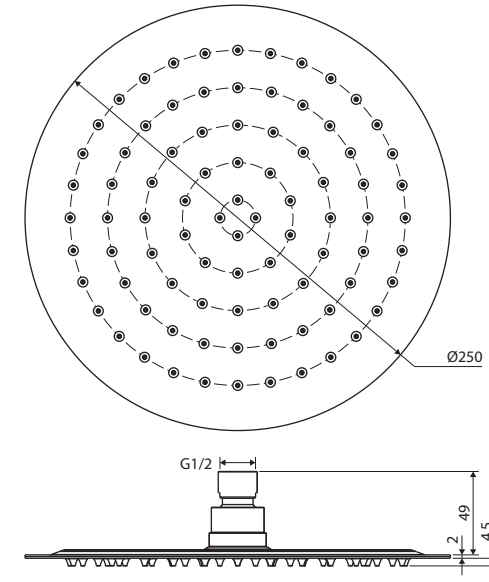

Kaya® SHOWER HEAD

Features

- Overhead rain shower
- 2 mm super thin profile
- Brass swivel joint
- Made from stainless steel
- Flange included
- Female 1/2" BSP inlet
- **WELS 3 Star rated, 9L/min**

Available in

While we aim to ensure specifications are correct at the time of publication, Fienza reserves the right to make modifications without prior notice. Physical colour may vary from image shown. All measurements are shown in millimetres. Always use physical product measurements for mark-ups and roughing-in as the technical drawing may differ from actual product received.