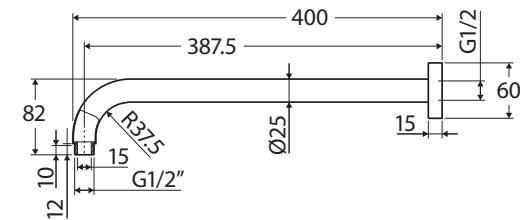

## Features

- Round curved style
- Made from stainless steel
- Flange included
- Female 1/2" BSP inlet

While we aim to ensure specifications are correct at the time of publication, Fienza reserves the right to make modifications without prior notice. Physical colour may vary from image shown. All measurements are shown in millimetres. Always use physical product measurements for mark-ups and roughing-in as the technical drawing may differ from actual product received.