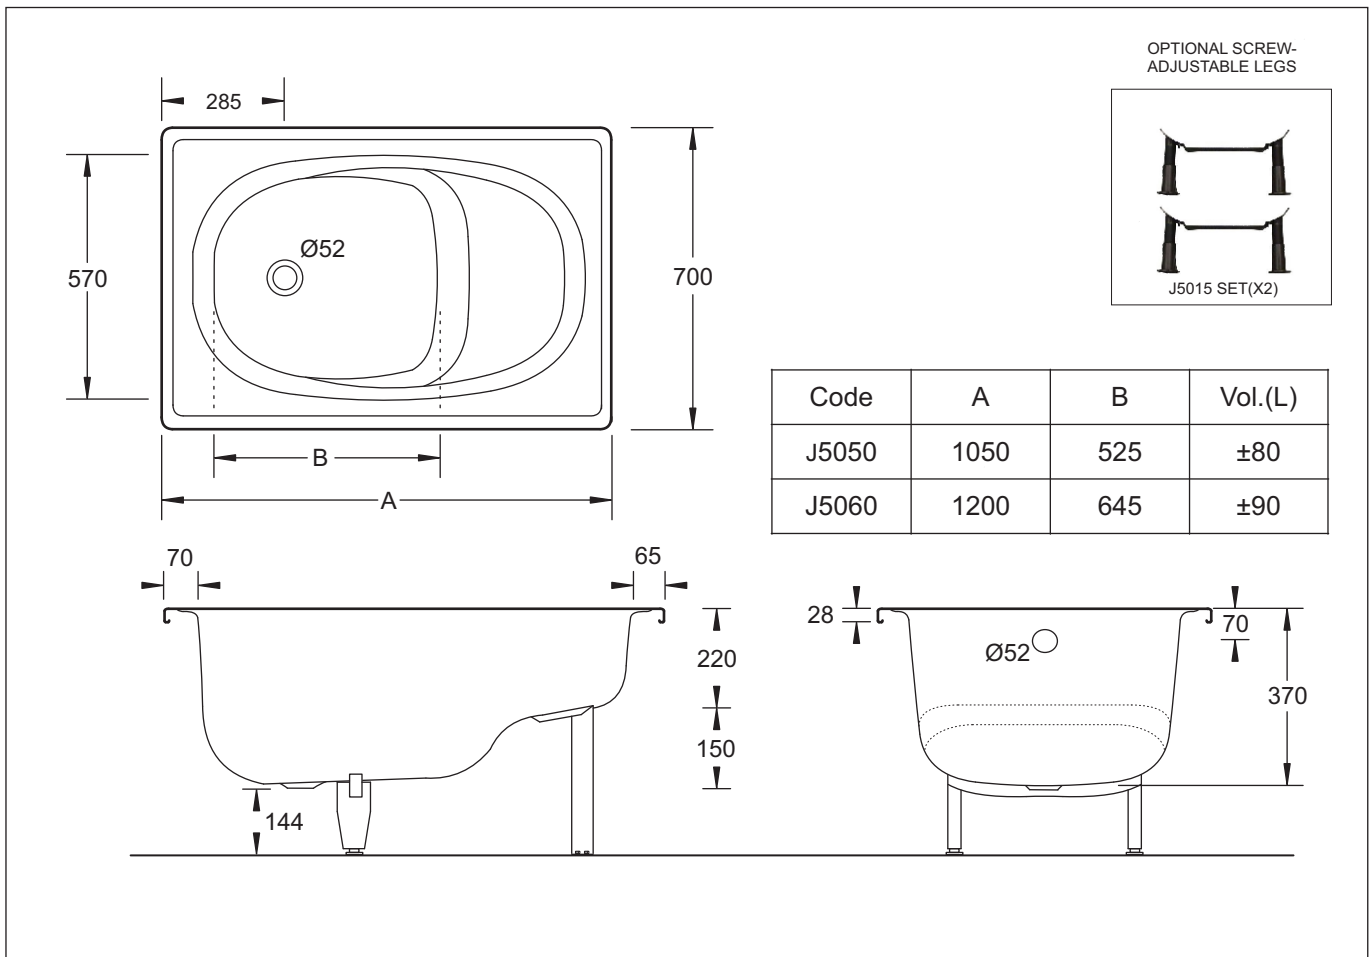

1050 ULTRA COMPACT

1200 COMPACT

VITREOUS ENAMELLED
SHOWER BATH WITH SEAT

1050/1200

ENAMELLED STEEL SHOWER BATHS

- Quality European manufactured pressed steel bath
- Durable scratch resistant vitreous enamelled finish
- Modern styling with simple easy-clean lines
- Suitable for commercial or domestic installation
- 1050 x 700mm and 1200 x 700mm sizes to suit most installations
- Comfortable shape with generous depth
- Ultra Compact 1050 Bath Leg Set J5051
- Ultra Compact 1200 Bath Leg Set J5061
- Perfect for smaller spaces
- Built-in seat for added comfort and safe seating for children and people with disabilities

Provided

Item	Description	Code
Bath	Ultra Compact 1050 Shower Bath	J5050
Bath	Compact 1200 Shower Bath	J5060
Installation	Instruction Sheet	✓

Optional

Bath Leg Set	Ultra Compact 1050 Shower Bath	J5051
Bath Leg Set	Compact 1200 Shower Bath	J5061

All dimensions are in millimetres and are subject to normal manufacturing variation.
BPA reserves the right to vary specifications without notice.
Bathroom Products Australia P/L ABN 87 079 297 617