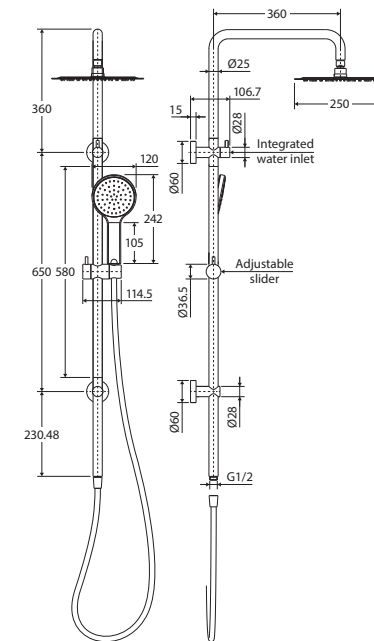

Kaya® Chrome TWIN SHOWER

Features

WELS 3 Star rated, 9L/min

Rail:

- Integrated top water inlet and diverter
- Slider to adjust height of hand shower
- Made from solid brass
- 1.5 metre stainless steel flexible hose

KAYA Overhead Shower (411125):

- Ultra-thin 2 mm profile
- Easy to clean TPR nozzles
- Brass swivel joint
- Made from stainless steel
- Female ½" BSP inlet

LUCIANA®/KAYA Hand Piece (MSH115):

- Single water-flow setting
- Easy to clean TPR nozzles
- Made from ABS

Please note: This product may have a visible Fienza or Watermark logo.

Available in

Chrome Heads
455109

Matte Black Heads
455109CB

Cleaning & Care

- Regularly clean with mild soapy water using a microfibre cloth.
- In highly polluted or coastal locations, we recommend cleaning 2-3 times per week.
- Do not use harsh detergents, bleach, cream cleaners or citrus based cleaners. These substances are abrasive and will damage the surface.
- Do not use undue pressure and wipe in one direction only.

While we aim to ensure specifications are correct at the time of publication, Fienza reserves the right to make modifications without prior notice. Physical colour may vary from image shown. All measurements are shown in millimetres. Always use physical product measurements for mark-ups and roughing-in as the technical drawing may differ from actual product received.