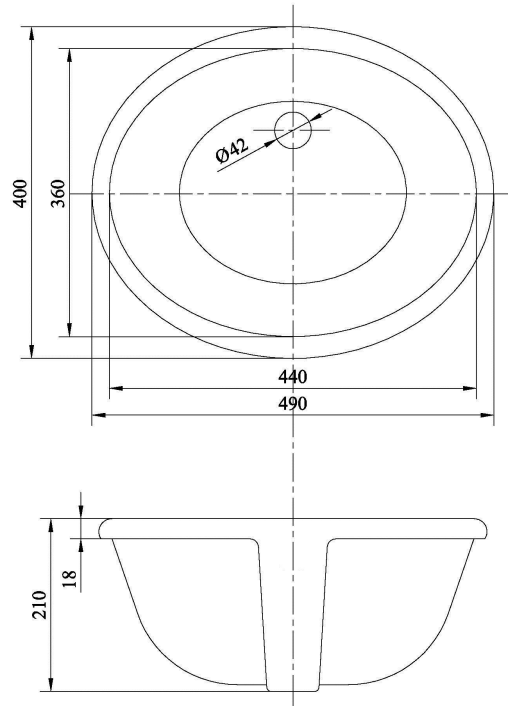

Narva 48 x 39 Under Counter Ceramic Wash Basin

Code: 914610

Specifications

- Material: Double glazed ceramic
- Requires waste: 32mm with overflow
- Tap Holes Available: None
- Mounting options: Under Counter
- Finish: White Gloss