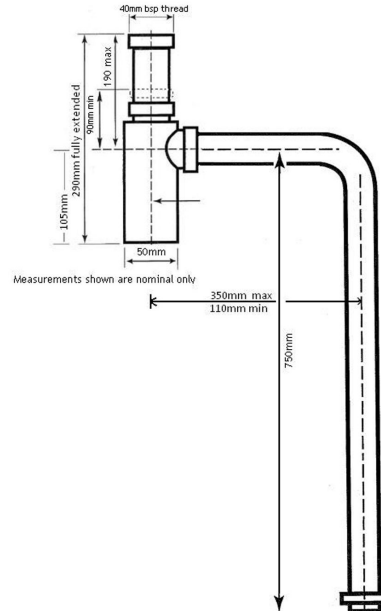

Deluxe Adjustable Bottle S Trap - Chrome on Brass

Code: AU4040BTS

TRADITIONAL & HAMPTONS STYLE SPECIALISTS

Specifications

- Finish: Chrome
- Material: Brass
- Universal 32/40mm inlet, 40mm outlet
- 32mm x 40mm Bush and rubber kee seal connector included
- Fully adjustable horizontally and vertically
- Watermark approved to Australian standards
- Includes 26mm deep cover dome for outlet pipe to hide connection point

Warranty

For peace of mind, Turner Hastings offers the following warranty on this product and its components:

Bottle trap - 1 year

For more details, click here to refer to our warranty page.

BATHROOM | KITCHEN | LAUNDRY