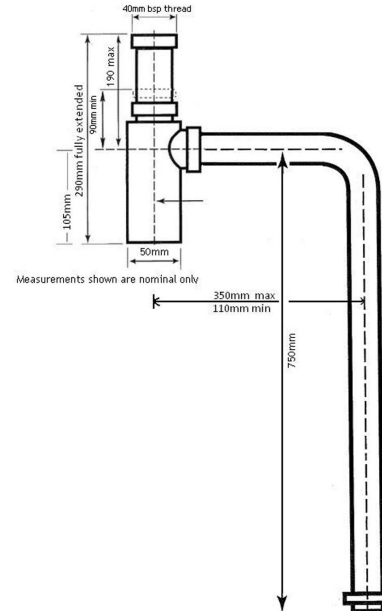

Deluxe Adjustable Bottle S Trap - Matte Black

Code: AU4040BTSMB

TRADITIONAL & HAMPTONS STYLE SPECIALISTS

Specifications

- Finish: Matte Black
- Material: Brass
- Universal 32/40mm inlet, 40mm outlet
- 32mm x 40mm Bush and rubber kee seal connector included
- Fully adjustable horizontally and vertically
- Watermark approved to Australian standards
- Includes 26mm deep cover dome for outlet pipe to hide connection point

Warranty

For peace of mind, Turner Hastings offers the following warranty on this product and its components:

Bottle trap - 1 year

For more details, [click here](#) to refer to our warranty page.

BATHROOM | KITCHEN | LAUNDRY