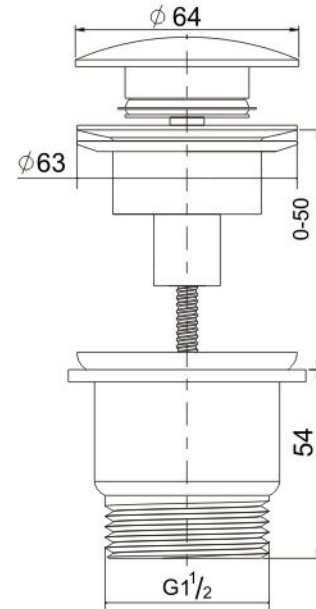

## Universal 32/40mm Two Piece Mushroom Brass Pop-up Waste - Matte Black

Code: USM40AMB

### Specifications

- Material: Brass
- Finish: Durable electroplated finish with anti-corrosion protective lacquer
- Universal 4-in-1 - suits all basins with 40 or 32mm waste outlets, with or without overflow
- Watermark approved to Australian standards
- Suitable for baths