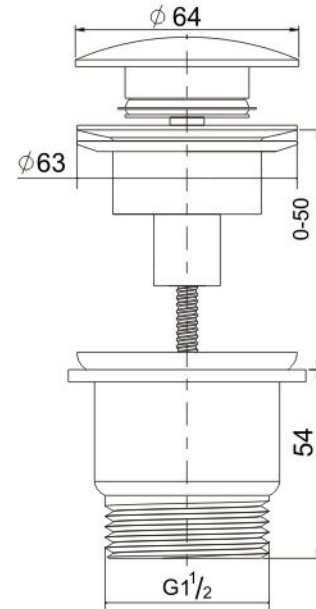

Universal 32/40mm Two Piece Mushroom brass Pop-up Waste - Chrome

Code: USM40A

Specifications

- Material: Brass
- Finish: Chrome
- Universal 4-in-1 - suits all basins with 40 or 32mm waste outlets, with or without overflow
- Watermark approved to Australian standards
- Suitable for baths