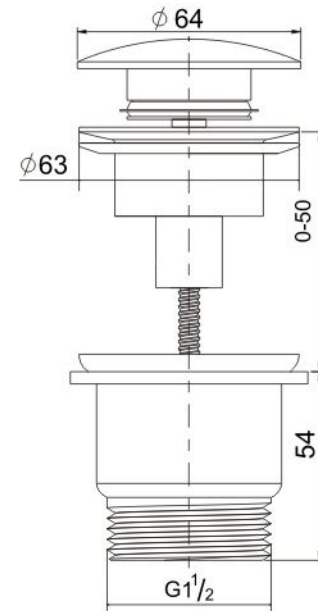

Universal 32/40mm Two Piece Brass Pop-up Waste - White Ceramic

Code: USMC40A

Specifications

- Material: Brass
- Finish: White Gloss Real Ceramic Head
- Universal 4-in-1 - suits all basins with 40 or 32mm waste outlets, with or without overflow
- Watermark approved to Australian standards
- Suitable for baths