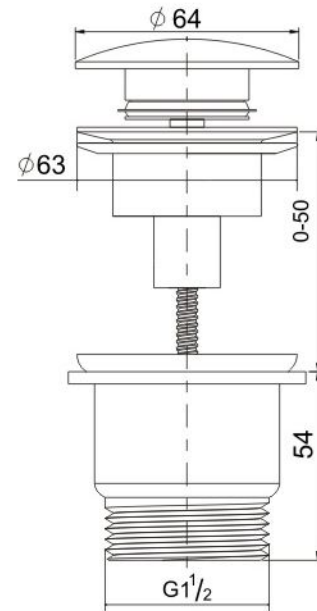

Universal 32/40mm Two Piece Mushroom brass Pop-up Waste ? Brushed Brass Code: USM40A-BB

Specifications

- Material: Brass
- Finish: Ultra-Durable PVD
- Universal 4-in-1 - suits all basins with 40 or 32mm waste outlets, with or without overflow
- Watermark approved to Australian standards
- Suitable for baths