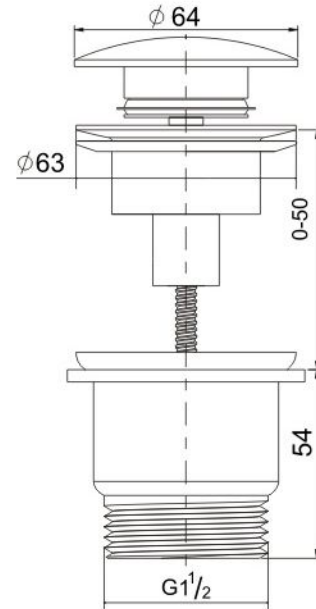

## Universal 32/40mm Two Piece Mushroom brass Pop-up Waste ? Brushed Nickel

**Code:** USM40A-BN

### Specifications

- Material: Brass
- Finish: Ultra-Durable PVD
- Universal 4-in-1 - suits all basins with 40 or 32mm waste outlets, with or without overflow
- Watermark approved to Australian standards
- Suitable for baths