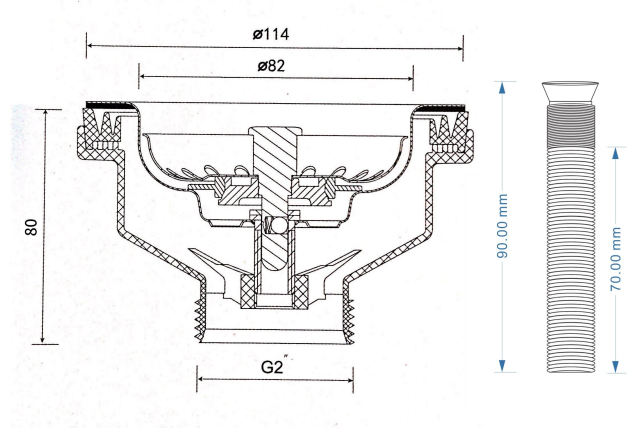

## 90 x 50mm Brushed Nickel Stainless Steel Basket Waste & Long Thread

**Code:** 90BW-BN

TRADITIONAL & HAMPTONS STYLE SPECIALISTS

### Specifications

- Material: Stainless Steel top & ABS plastic base
- Finish: Ultradurable PVD
- Includes extended 70mm thread for thick ceramic sinks
- Ultra-Durable PVD finish
- These wastes suit sinks between 0-70mm thick