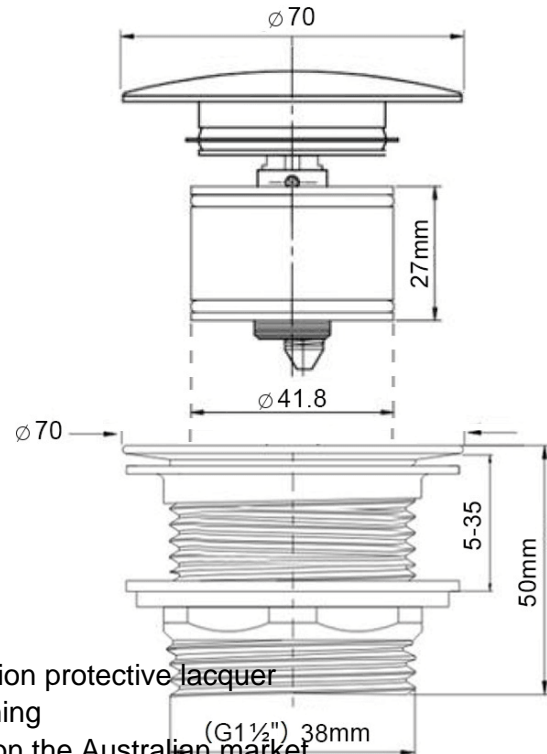

40mm Safety Pull-Out Pop-Up Bath Waste with Short Tail - Matte Black

Code: BA401PO-MB

TRADITIONAL & HAMPTONS STYLE SPECIALISTS

Specifications

- Material: Brass
- Finish: Durable electroplated finish with anti-corrosion protective lacquer
- Unique removable cartridge for servicing and cleaning
- One of the only bath tub approved pop-up wastes on the Australian market
- 40mm without overflow
- Watermark approved to Australian standards.