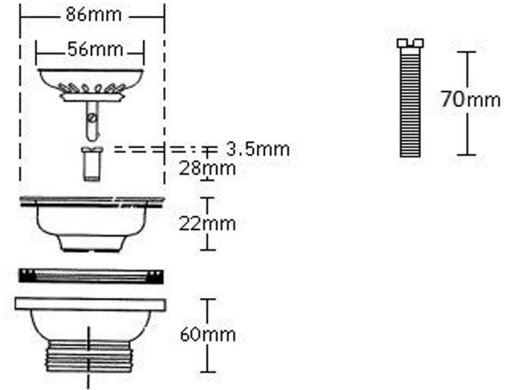

50 x 50mm Polished Stainless Steel Basket Waste & Long Thread

Code: 50BW

Specifications

- Material: Stainless Steel top & ABS plastic base
- Finish: Polished Stainless
- Includes extended 70mm thread for thick ceramic sinks