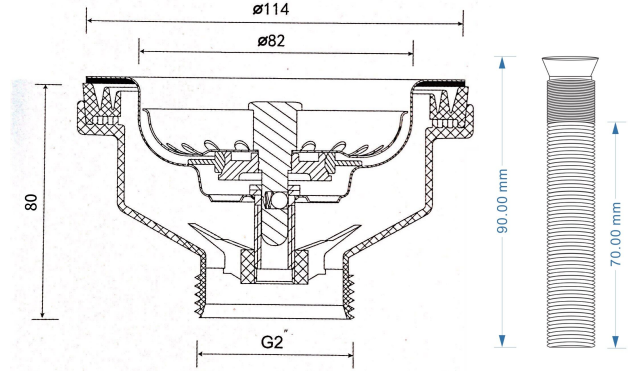

## 90 x 50mm Brushed Brass Stainless Steel Basket Waste & Long Thread

**Code:** 90BW-BB

TRADITIONAL & HAMPTONS STYLE SPECIALISTS

### Specifications

- Material: Stainless Steel top & ABS plastic base
- Includes extended 70mm thread for thick ceramic sinks
- Ultra-Durable PVD finish
- These wastes suit sinks between 0-70mm thick