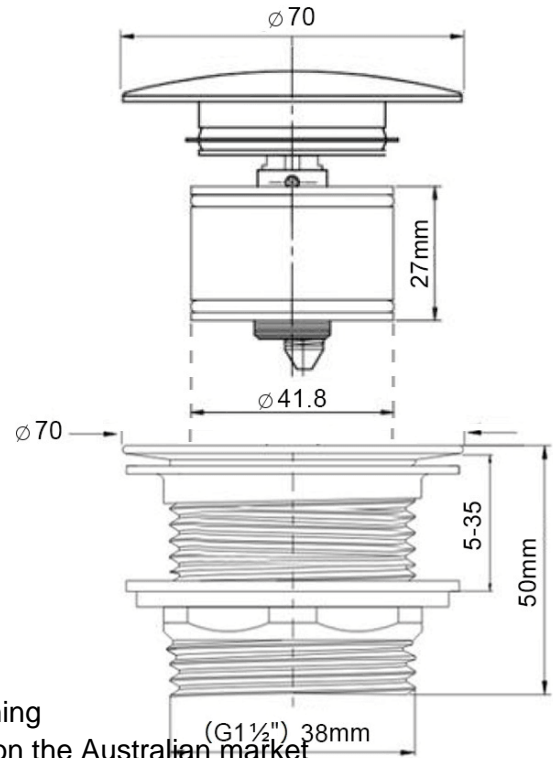

## 40mm Safety Pull-Out Pop-Up Bath Waste with Short Tail - Brushed Nickel

**Code:** BA403PO-BN

### Specifications

- Material: Brass
- Finish: Ultra-Durable PVD
- Unique removable cartridge for servicing and cleaning
- One of the only bath tub approved pop-up wastes on the Australian market
- 40mm without overflow
- Watermark approved to Australian standards.