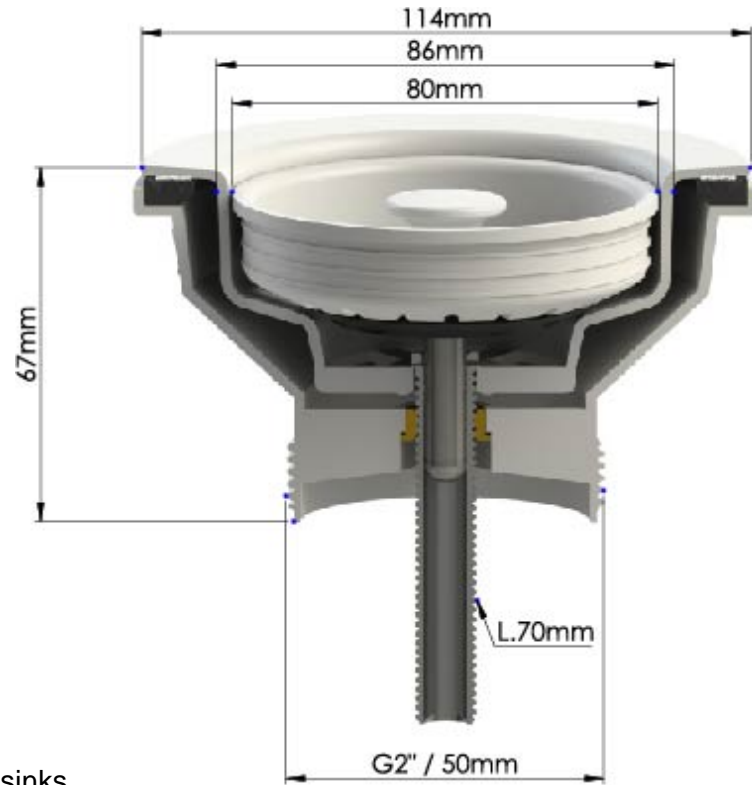

## 90 x 50mm Matte White Premium Polypropylene Basket Waste & Long Thread

**Code:** 90BW-MW

### Specifications

- Material: Premium Polypropylene (PP)
- Finish: Matte White
- Tough, wear-resistant and durable
- Includes extended 70mm thread for thick fireclay sinks