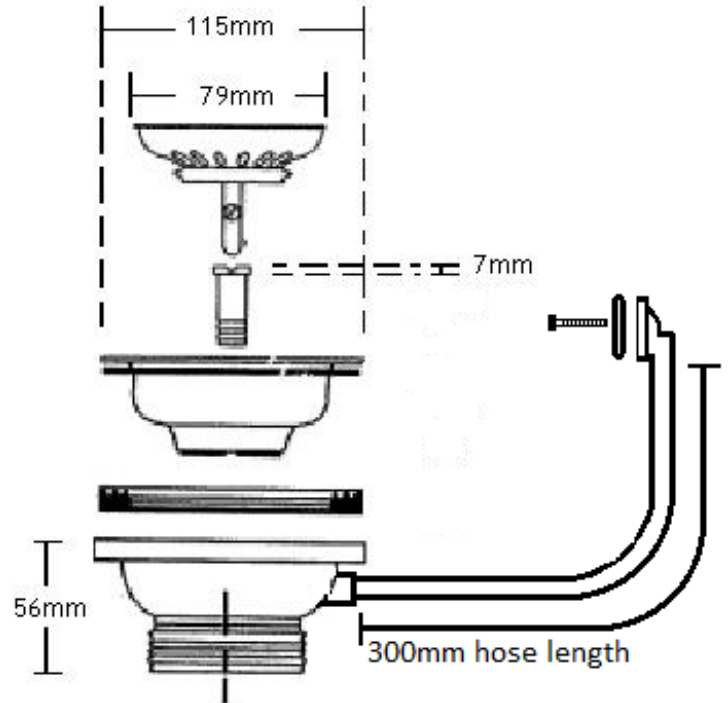

## 90 x 50mm Polished Stainless Steel Basket Waste with Overflow Kit & Long Thread

**Code:** 90BW-O/F

### Specifications

- Material: Stainless Steel top & ABS plastic base
- Finish: Polished Stainless
- Includes extended 70mm thread for thick ceramic sinks
- Overflow hole is 30-36mm
- Thickness of sink: maximum 30mm