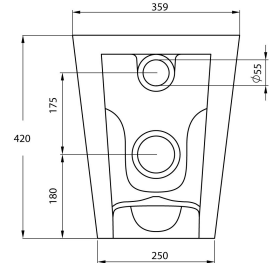

Narva Rimless Floor Mounted Pan with Soft Close Quick Release Seat

BATHROOM | KITCHEN | LAUNDRY | TRADITIONAL & HAMPTONS STYLE SPECIALISTS

Specifications

- Finish: Gloss White Ceramic
- Seat: Quick release, soft close, duroplast.
- Universal S or P trap (90° Adjustable pan bend included).
- WELS rating: 4 Star (4.5/3L) (R:L03047)
- Watermark Approved to Australian Standards
- Waste set out: Variable 100-120mm. Smaller set out available from 60 to 80mm when the 90° Pan Bend (Code: APB195) is purchased.