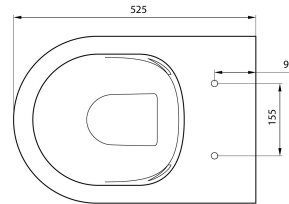

Narva Rimless Floor Mounted Pan with Soft Close Quick Release Seat

BATHROOM | KITCHEN | LAUNDRY | TRADITIONAL & HAMPTONS STYLE SPECIALISTS

Specifications

- Finish: Gloss White Ceramic
- Seat: Quick release, soft close, duroplast.
- Universal S or P trap (90° Adjustable pan bend included).
- WELS rating: 4 Star (4.5/3L) (R:L03047)
- Watermark Approved to Australian Standards
- Waste set out: Variable 100-120mm. Smaller set out available from 60 to 80mm when the 90° Pan Bend (Code: APB195) is purchased.