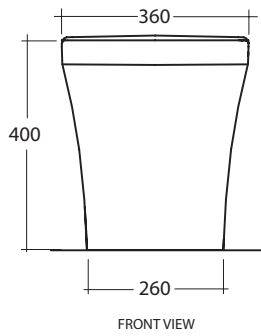

STUDIO BAGNO

CLEANMAX
ANTI-BACTERIAL
SELF CLEANING GLAZE

Q

STYLE

Wall Faced Pan

CODE

Q002

WEIGHT

(Pan) 30 kg, **(Seat)** 2 kg

COLOURS

White

INCLUSIONS

Connector, soft close seat and fixings included.

N.B. - S-trap connector supplied as standard.

Notes

Set out 90 mm (S-Trap)
Suitable for S-Trap or P-Trap Installation.

Cleanmax nanotech anti-bacterial surface technology.