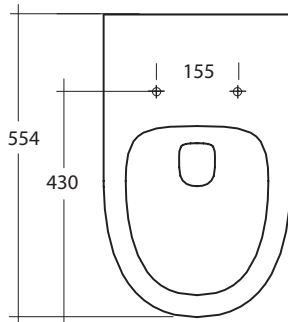

STUDIO BAGNO

CLEANMAX
ANTI-BACTERIAL
SELF CLEANING GLAZE

Q

STYLE

Wall Faced Pan

CODE

Q002

WEIGHT

(Pan) 30 kg, **(Seat)** 2 kg

COLOURS

White

INCLUSIONS

Connector, soft close seat and fixings included.

N.B. - S-trap connector supplied as standard.

Notes

Set out 90 mm (S-Trap)
Suitable for S-Trap or P-Trap Installation.

Cleanmax nanotech anti-bacterial surface technology.