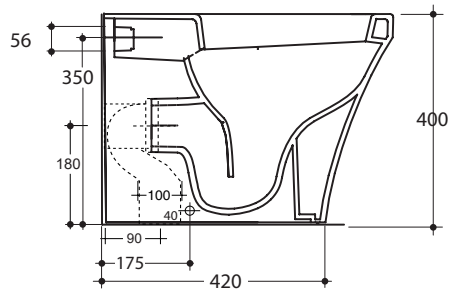

STUDIO BAGNO

CLEANMAX
ANTI-BACTERIAL
SELF CLEANING GLAZE

Q

STYLE

Wall Faced Pan

CODE

Q002

WEIGHT

(Pan) 30 kg, **(Seat)** 2 kg

COLOURS

White

INCLUSIONS

Connector, soft close seat and fixings included.

N.B. - S-trap connector supplied as standard.

Notes

Set out 90 mm (S-Trap)
Suitable for S-Trap or P-Trap Installation.

Cleanmax nanotech anti-bacterial surface technology.