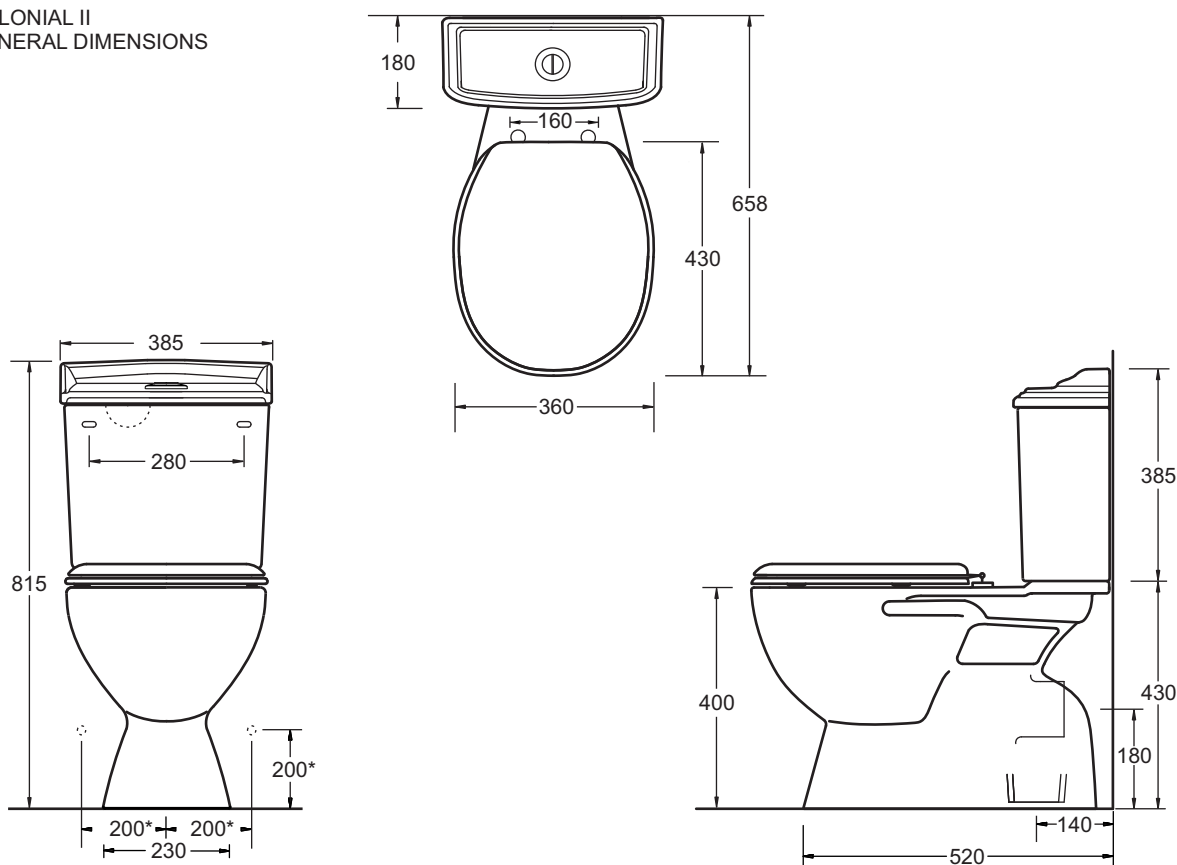

COLONIAL II
CLOSE COUPLED TOILET SUITE
S or P TRAP

COLONIAL II

CLOSE COUPLED TOILET SUITE

- Period style Colonial vitreous china close coupled suite
- Quality inlet and outlet valves
- 4 Star WELS rated efficiency
- Set out S Trap 140mm P Trap 180mm
- LH/RH water inlet
- Cistern fixed with metal plate (no through holes)
- Optional Timber toilet seats available

Provided

| Item | Description | Code |
|--------------|-------------------------------------|--------|
| Toilet | Mode Plus Close Coupled Pan S Trap | J2010 |
| | Mode Plus Close Coupled Pan P Trap | J2011 |
| Cistern | Colonial Close Coupled Cistern | J2400C |
| Toilet Seat | White Soft Close Quick Release Seat | RB6041 |
| | Mahogany Timber Seat - Chrome Hinge | 3000MC |
| | Oak Timber Seat - Chrome Hinge | 3000OC |
| Installation | Floor Mount Screw Set | X032 |
| | Instruction Sheet | ✓ |

COLONIAL II GENERAL DIMENSIONS

* RECOMMENDED WATER INLET LOCATIONS

All dimensions are in millimetres and are subject to normal manufacturing variation of +/- 3mm on all surfaces. As product development is ongoing BPA reserves the right to vary specifications without notice.