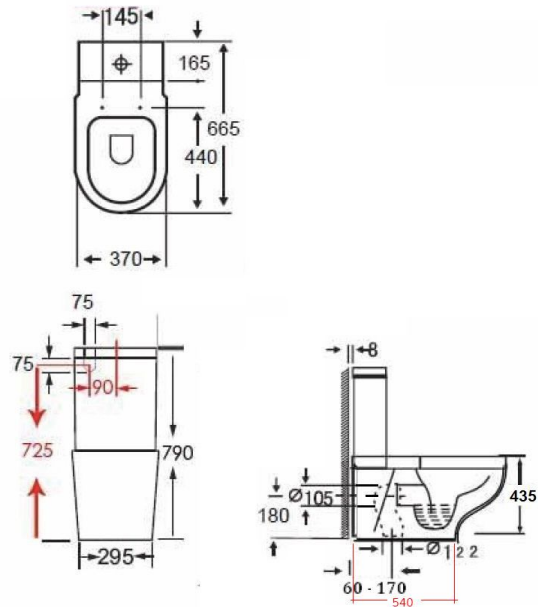

Hartley Close Coupled Back to Wall Toilet Suite with Soft Close Quick Release Seat

Code: HA200SC

Specifications

- Finish: Gloss White Ceramic
- Seat: Quick release, soft close, duroplast.
- Universal S or P trap (90° Adjustable pan bend included).
- Waste set out: Variable 60mm to 170mm. Larger set out available from 170-250mm when the 3-piece pan bend (code: APB350) is purchased.
- Water supply: Universal back or bottom (left or right)
- WELS rating: 4 Star (4.5/3L) (R:L03106)
- Watermark Approved to Australian Standards