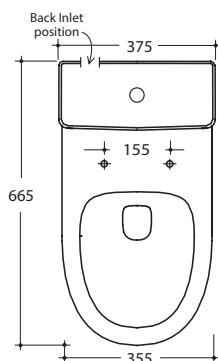

(Pan) 35 kg, **(Seat)** 2 kg,
(Cistern) 16 kg

COLOURS

White

INCLUSIONS

Connector, soft close seat and fixings included.

N.B. - S-trap connector supplied as standard.

Notes

Set out 80 - 160 mm (S-Trap)
Suitable for S-Trap or P-Trap Installation.

Cleanmax nanotech anti-bacterial surface technology.

Note: All dimensions are in millimetres and are subject to normal manufacturing variances. Studio Bagno Pty Ltd reserves the right to vary specifications at any time without notice. Date created: 14/02/13.