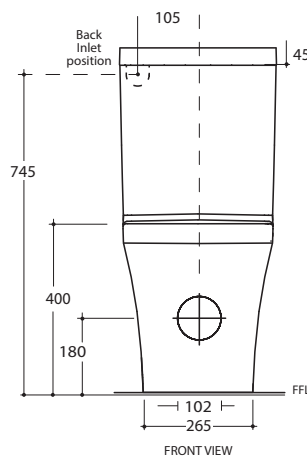

(Pan) 35 kg, **(Seat)** 2 kg,
(Cistern) 16 kg

COLOURS

White

INCLUSIONS

Connector, soft close seat and fixings included.

N.B. - S-trap connector supplied as standard.

Notes

Set out 80 - 160 mm (S-Trap)
Suitable for S-Trap or P-Trap Installation.

Cleanmax nanotech anti-bacterial surface technology.

Note: All dimensions are in millimetres and are subject to normal manufacturing variances. Studio Bagno Pty Ltd reserves the right to vary specifications at any time without notice. Date created: 14/02/13.