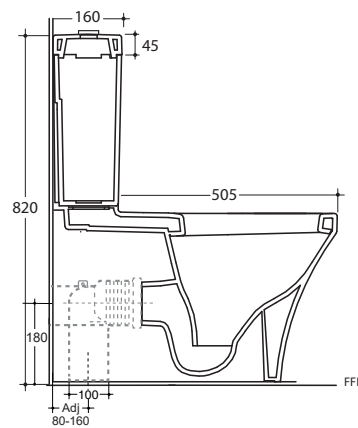

(Pan) 35 kg, **(Seat)** 2 kg,
(Cistern) 16 kg

COLOURS

White

INCLUSIONS

Connector, soft close seat and fixings included.

N.B. - S-trap connector supplied as standard.

Notes

Set out 80 - 160 mm (S-Trap)
Suitable for S-Trap or P-Trap Installation.

Cleanmax nanotech anti-bacterial surface technology.

Note: All dimensions are in millimetres and are subject to normal manufacturing variances. Studio Bagno Pty Ltd reserves the right to vary specifications at any time without notice. Date created: 14/02/13.