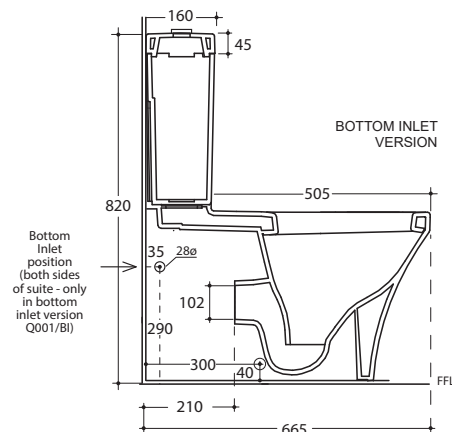

(Pan) 35 kg, **(Seat)** 2 kg,
(Cistern) 16 kg

COLOURS

White

INCLUSIONS

Connector, soft close seat and fixings included.

N.B. - S-trap connector supplied as standard.

Notes

Set out 80 - 160 mm (S-Trap)
Suitable for S-Trap or P-Trap Installation.

Cleanmax nanotech anti-bacterial surface technology.

Note: All dimensions are in millimetres and are subject to normal manufacturing variances. Studio Bagno Pty Ltd reserves the right to vary specifications at any time without notice. Date created: 14/02/13.