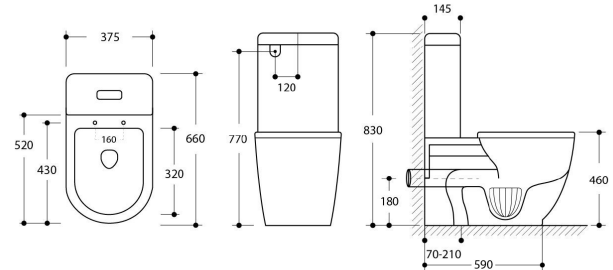

## Narva Comfort Height Rimless Close Coupled Back to Wall Toilet Suite with Soft Close Quick Release Seat

BATHROOM | KITCHEN | LAUNDRY | TRADITIONAL & HAMPTONS STYLE SPECIALISTS

### Specifications

- Finish: Gloss White Ceramic
- Seat: Quick release, soft close, duroplast.
- Universal S or P trap (90° Adjustable pan bend included).
- WELS rating: 4 Star (4.5/3L) (R:L03047)
- Watermark Approved to Australian Standards
- Complies to ambulant/comfort height when thick seat is installed
- Waste set out: Variable 70mm to 210mm. Larger set out available up to 260mm when the 3-piece pan bend (code: APB350) is purchased.
- Water supply: Universal back or bottom (left or right)

### Product Options

NA100RBTW-N: Narva Rimless Wall Faced Toilet Suite with Soft Close Quick Release THIN Toilet Seat

NA100RBTW-K: Narva Rimless Wall Faced Toilet with Soft Close Quick Release THICK Toilet Seat