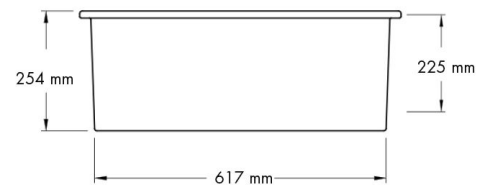

## Cuisine 68 x 48 Inset / Undermount Fine Fireclay Sink

**Code:** CU68FS

### Specifications

- Material: Fine Fireclay
- Finish: White Gloss
- Waste Outlet Included: 90x50mm Basket Waste
- Mounting options: Inset & Undermount
- Capacity: 46L
- Suitable for use with food waste disposer – we recommend purchase of an extended flange and a model with anti-vibration collar
- Note: Fine Fireclay is a natural product and therefore subject to variations. This should be seen as a quality that adds to its unique natural beauty. Variations +/- 2% to the specifications are common and acceptable and are within industry tolerance. We always recommend the cabinet maker and stone provider has the actual sink with them to measure before making cabinetry or cutting stone. For more information please visit our Installation Care & Warranty page or Contact Us.

### Product Options

CU68SSG.: Cuisine 68 x 48 Stainless Steel Grid

CU68FS: Cuisine 68 x 48 Inset / Undermount Fine Fireclay Sink

CU68FS-OF: Cuisine 68 x 48 Inset / Undermount Fine Fireclay Sink with Overflow