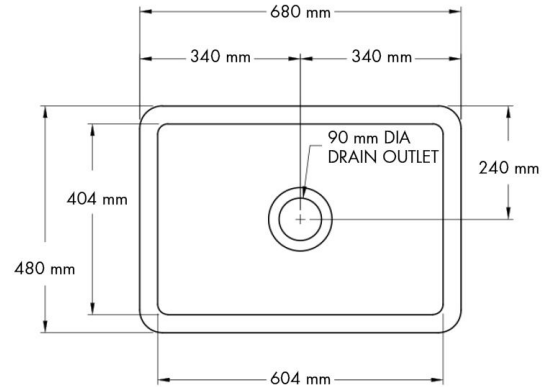

## Cuisine 68 x 48 Inset / Undermount Fine Fireclay Sink

**Code:** CU68FS

### Specifications

- Material: Fine Fireclay
- Finish: White Gloss
- Waste Outlet Included: 90x50mm Basket Waste
- Mounting options: Inset & Undermount
- Capacity: 46L
- Suitable for use with food waste disposer – we recommend purchase of an extended flange and a model with anti-vibration collar
- Note: Fine Fireclay is a natural product and therefore subject to variations. This should be seen as a quality that adds to its unique natural beauty. Variations +/- 2% to the specifications are common and acceptable and are within industry tolerance. We always recommend the cabinet maker and stone provider has the actual sink with them to measure before making cabinetry or cutting stone. For more information please visit our Installation Care & Warranty page or Contact Us.

### Product Options

CU68SSG.: Cuisine 68 x 48 Stainless Steel Grid

CU68FS: Cuisine 68 x 48 Inset / Undermount Fine Fireclay Sink

CU68FS-OF: Cuisine 68 x 48 Inset / Undermount Fine Fireclay Sink with Overflow