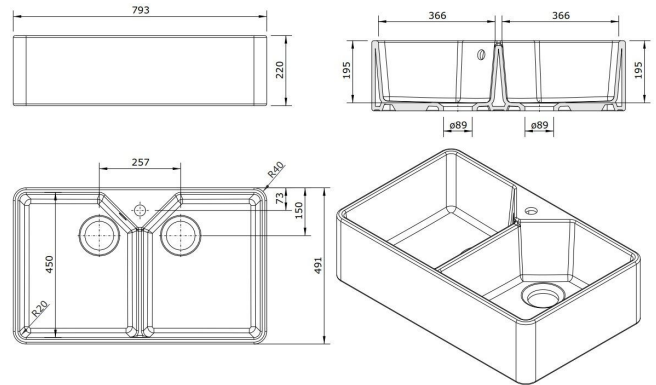

Chester 80 x 50 Double Flat Fine Fireclay Butler Sink with Taphole and Overflow

Code: 7403

TRADITIONAL & HAMPTONS STYLE SPECIALISTS

Specifications

- Double-glazed ceramic fine fireclay sink
- Made in Portugal
- Waste with overflow kit included
- 1 tap hole only
- Capacity Per Bowl: 30L
- Suitable for use with food waste disposer – we recommend purchase of an extended flange and a model with anti-vibration collar
- Fine Fireclay is a natural product and therefore subject to variations. This should be seen as a quality that adds to its unique natural beauty. Variations +/- 2% to the specifications are common and acceptable and are within industry tolerance. We always recommend the cabinet maker and stone provider has the actual sink with them to measure before making cabinetry or cutting stone. For more information please visit our Installation, Care & Warranty page, or Contact Us.

Product Options

7403: Chester 79 x 49 Double Flat Front Fine Fireclay Butler Sink

4A40311: Chester sink stainless steel grid - Right hand side

4A41311: Chester sink stainless steel grid - Left hand side

Warranty