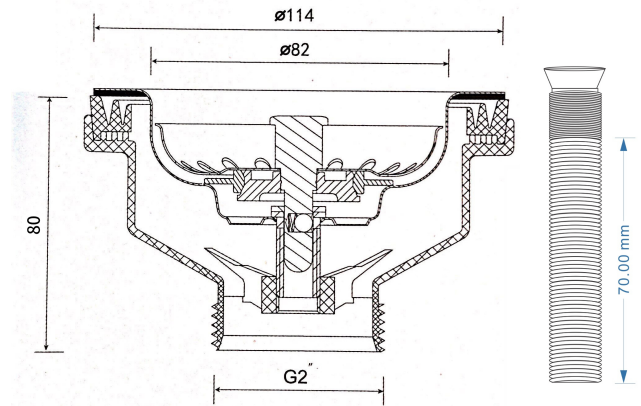

90 x 50mm Matte Black Basket Waste with Long Screw

Code: 90BW-MB

Specifications

- Material: Stainless Steel top & ABS plastic base
- Includes extended 70mm thread for thick ceramic sinks
- Durable electroplated finish with anti-corrosion protective lacquer
- These wastes suit sinks between 0-70mm thick