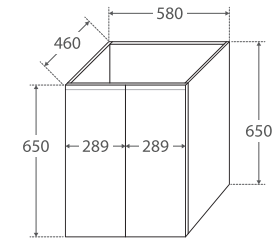

## Features

- Industrial textured print on interior and exterior
- Bevelled edge pull-channel
- Soft-close doors
- 16 mm thick backing board and drawer bases

TOP VIEW: SHELF AREA

SIDE VIEW:  
SHELF STORAGE