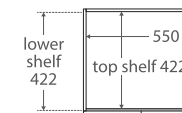

## Features

- Industrial textured print on interior and exterior
- Bevelled edge pull-channel
- Soft-close doors
- 16 mm thick backing board and drawer bases

TOP VIEW: SHELF AREA

SIDE VIEW:  
SHELF STORAGE