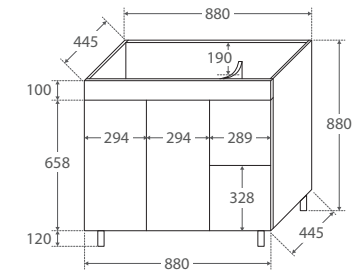

UniCab® 900MM CABINET ON LEGS

Features

- High quality, UV resistant gloss white exterior with bright white interior
- Soft-close doors
- Full extension drawer runners
- 16 mm thick backing board and drawer bases
- FSC certified, eco-friendly E0 board
- Includes round aluminium chrome finish legs and handles
- Extra high – 880 mm tall (without top)

While we aim to ensure specifications are correct at the time of publication, Fienza reserves the right to make modifications without prior notice. Physical colour may vary from image shown. All measurements are shown in millimetres. Always use physical product measurements for mark-ups and roughing-in as the technical drawing may differ from actual product received.