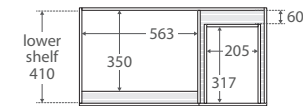

UniCab® 900MM CABINET ON LEGS

Features

- High quality, UV resistant gloss white exterior with bright white interior
- Soft-close doors
- Full extension drawer runners
- 16 mm thick backing board and drawer bases
- FSC certified, eco-friendly E0 board
- Includes round aluminium chrome finish legs and handles
- Extra high – 880 mm tall (without top)

TOP VIEW: SHELF AREA & DRAWER AREA

SIDE VIEW: SHELF STORAGE

SIDE VIEW: RECESS & DRAWER STORAGE

Available in

Gloss White with
Left Drawers
90NLWL

Gloss White with
Right Drawers
90NLWR

Cleaning & Care

- Regularly clean with mild soapy water using a clean, soft cloth.
- Do not use harsh detergents, bleach, abrasive cleaners or cream/wax cleaners. These substances can result in scratches and/or deposit build-ups that will affect the appearance.
- Avoid placing hot objects, such as hair straighteners, on any surface as these will cause discolouration and marking.
- Spills of hair dye, after-shave lotion, nail polish and remover, aerosol spray and other harsh chemicals should be removed immediately to prevent damage and discolouration. Clean immediately with mild soapy water using a clean, soft cloth.

While we aim to ensure specifications are correct at the time of publication, Fienza reserves the right to make modifications without prior notice. Physical colour may vary from image shown. All measurements are shown in millimetres. Always use physical product measurements for mark-ups and roughing-in as the technical drawing may differ from actual product received.