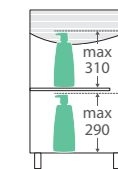

UniCab® 900MM CABINET ON LEGS

Features

- High quality, UV resistant gloss white exterior with bright white interior
- Soft-close doors
- Full extension drawer runners
- 16 mm thick backing board and drawer bases
- FSC certified, eco-friendly E0 board
- Includes round aluminium chrome finish legs and handles
- Extra high – 880 mm tall (without top)

TOP VIEW: SHELF AREA & DRAWER AREA

SIDE VIEW: SHELF STORAGE

SIDE VIEW: RECESS & DRAWER STORAGE

Available in

Gloss White with
Left Drawers
90NLWL

Gloss White with
Right Drawers
90NLWR

Cleaning & Care

- Regularly clean with mild soapy water using a clean, soft cloth.
- Do not use harsh detergents, bleach, abrasive cleaners or cream/wax cleaners. These substances can result in scratches and/or deposit build-ups that will affect the appearance.
- Avoid placing hot objects, such as hair straighteners, on any surface as these will cause discolouration and marking.
- Spills of hair dye, after-shave lotion, nail polish and remover, aerosol spray and other harsh chemicals should be removed immediately to prevent damage and discolouration. Clean immediately with mild soapy water using a clean, soft cloth.