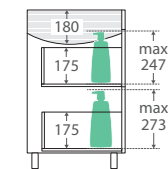

UniCab® 900MM CABINET ON LEGS

Features

- High quality, UV resistant gloss white exterior with bright white interior
- Soft-close doors
- Full extension drawer runners
- 16 mm thick backing board and drawer bases
- FSC certified, eco-friendly E0 board
- Includes round aluminium chrome finish legs and handles
- Extra high – 880 mm tall (without top)

TOP VIEW: SHELF AREA & DRAWER AREA

SIDE VIEW: SHELF STORAGE

SIDE VIEW: RECESS & DRAWER STORAGE

Available in

Gloss White with
Left Drawers
90NLWL

Gloss White with
Right Drawers
90NLWR

Cleaning & Care

- Regularly clean with mild soapy water using a clean, soft cloth.
- Do not use harsh detergents, bleach, abrasive cleaners or cream/wax cleaners. These substances can result in scratches and/or deposit build-ups that will affect the appearance.
- Avoid placing hot objects, such as hair straighteners, on any surface as these will cause discolouration and marking.
- Spills of hair dye, after-shave lotion, nail polish and remover, aerosol spray and other harsh chemicals should be removed immediately to prevent damage and discolouration. Clean immediately with mild soapy water using a clean, soft cloth.

While we aim to ensure specifications are correct at the time of publication, Fienza reserves the right to make modifications without prior notice. Physical colour may vary from image shown. All measurements are shown in millimetres. Always use physical product measurements for mark-ups and roughing-in as the technical drawing may differ from actual product received.