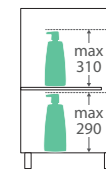

SIDE VIEW: SHELF STORAGE

Available in

Gloss White
60NLW

Cleaning & Care

- Regularly clean with mild soapy water using a clean, soft cloth.
- Do not use harsh detergents, bleach, abrasive cleaners or cream/wax cleaners. These substances can result in scratches and/or deposit build-ups that will affect the appearance.
- Avoid placing hot objects, such as hair straighteners, on any surface as these will cause discolouration and marking.
- Spills of hair dye, after-shave lotion, nail polish and remover, aerosol spray and other harsh chemicals should be removed immediately to prevent damage and discolouration. Clean immediately with mild soapy water using a clean, soft cloth.

While we aim to ensure specifications are correct at the time of publication, Fienza reserves the right to make modifications without prior notice. Physical colour may vary from image shown. All measurements are shown in millimetres. Always use physical product measurements for mark-ups and roughing-in as the technical drawing may differ from actual product received.