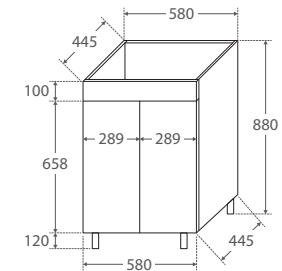

UniCab®

600MM CABINET ON LEGS

Features

- High quality, UV resistant gloss white exterior with bright white interior
- Soft-close doors
- 16 mm thick backing board and shelf
- FSC certified, eco-friendly E0 board
- Includes round aluminium chrome finish legs and handles
- Extra high – 880 mm tall (without top)

While we aim to ensure specifications are correct at the time of publication, Fienza reserves the right to make modifications without prior notice. Physical colour may vary from image shown. All measurements are shown in millimetres. Always use physical product measurements for mark-ups and roughing-in as the technical drawing may differ from actual product received.