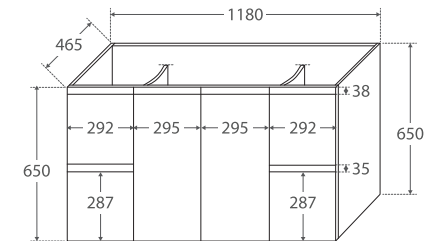

## Fingerpull Satin Black 1200MM WALL-HUNG CABINET

TOP VIEW: SHELF AREA & DRAWER AREA

SIDE VIEW: SHELF STORAGE

SIDE VIEW: RECESS & DRAWER STORAGE