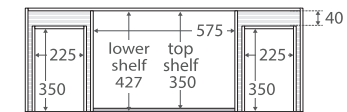

## Fingerpull Satin Black 1200MM WALL-HUNG CABINET

### Features

- 2pac satin black exterior (70% matte, 30% gloss)
- Black interior
- U-shape fingerpull channel
- Soft-close doors and drawers
- Full extension drawer runners
- 16 mm thick backing board and drawer bases
- FSC certified, eco-friendly E0 board

TOP VIEW: SHELF AREA & DRAWER AREA

SIDE VIEW: SHELF STORAGE

SIDE VIEW: RECESS & DRAWER STORAGE