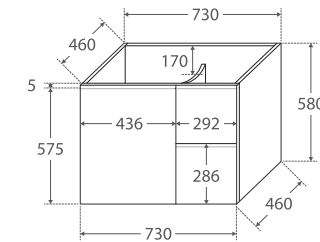

Fingerpull Gloss White 750MM WALL-HUNG CABINET

Features

- Gloss white exterior with bright white interior
- U-shape fingerpull channel
- Soft-close door and drawers
- Full extension drawer runners
- 16 mm thick backing board and drawer bases
- FSC certified, eco-friendly E0 board

TOP VIEW: SHELF AREA & DRAWER AREA

SIDE VIEW:
SHELF STORAGE

SIDE VIEW: RECESS
& DRAWER STORAGE

Available in

Gloss White with
Left Drawers
75FL

Gloss White with
Right Drawers
75FR

Fingerpull Channel

Cleaning & Care

While we aim to ensure specifications are correct at the time of publication, Fienza reserves the right to make modifications without prior notice. Physical colour may vary from image shown. All measurements are shown in millimetres. Always use physical product measurements for mark-ups and roughing-in as the technical drawing may differ from actual product received.