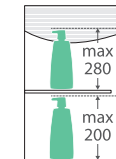

Fingerpull Gloss White 750MM WALL-HUNG CABINET

Features

- Gloss white exterior with bright white interior
- U-shape fingerpull channel
- Soft-close door and drawers
- Full extension drawer runners
- 16 mm thick backing board and drawer bases
- FSC certified, eco-friendly E0 board

TOP VIEW: SHELF AREA & DRAWER AREA

SIDE VIEW:
SHELF STORAGE

SIDE VIEW: RECESS
& DRAWER STORAGE

Available in

Gloss White with
Left Drawers
75FL

Gloss White with
Right Drawers
75FR

Fingerpull Channel

Cleaning & Care