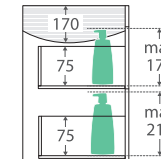

Fingerpull Gloss White 750MM WALL-HUNG CABINET

Features

- Gloss white exterior with bright white interior
- U-shape fingerpull channel
- Soft-close door and drawers
- Full extension drawer runners
- 16 mm thick backing board and drawer bases
- FSC certified, eco-friendly E0 board

TOP VIEW: SHELF AREA & DRAWER AREA

SIDE VIEW:
SHELF STORAGE

SIDE VIEW: RECESS
& DRAWER STORAGE

Available in

Gloss White with
Left Drawers
75FL

Gloss White with
Right Drawers
75FR

Fingerpull Channel

Cleaning & Care