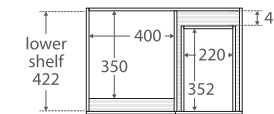

Fingerpull Gloss White 750MM WALL-HUNG CABINET

Features

- Gloss white exterior with bright white interior
- U-shape fingerpull channel
- Soft-close door and drawers
- Full extension drawer runners
- 16 mm thick backing board and drawer bases
- FSC certified, eco-friendly E0 board

TOP VIEW: SHELF AREA & DRAWER AREA

SIDE VIEW:
SHELF STORAGE

SIDE VIEW: RECESS
& DRAWER STORAGE

Available in

Gloss White with
Left Drawers
75FL

Gloss White with
Right Drawers
75FR

Fingerpull Channel

Cleaning & Care

While we aim to ensure specifications are correct at the time of publication, Fienza reserves the right to make modifications without prior notice. Physical colour may vary from image shown. All measurements are shown in millimetres. Always use physical product measurements for mark-ups and roughing-in as the technical drawing may differ from actual product received.