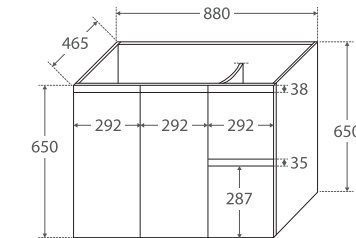

Fingerpull Satin Black 900MM WALL-HUNG CABINET

TOP VIEW: SHELF AREA & DRAWER AREA

SIDE VIEW: SHELF STORAGE

SIDE VIEW: RECESS & DRAWER STORAGE

Features

- 2pac satin black exterior (70% matte, 30% gloss)
- Black interior
- U-shape fingerpull channel
- Soft-close doors and drawers
- Full extension drawer runners
- 16 mm thick backing board and drawer bases
- FSC certified, eco-friendly E0 board

While we aim to ensure specifications are correct at the time of publication, Fienza reserves the right to make modifications without prior notice. Physical colour may vary from image shown. All measurements are shown in millimetres. Always use physical product measurements for mark-ups and roughing-in as the technical drawing may differ from actual product received.