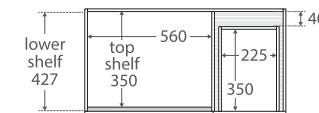

Fingerpull Satin Black 900MM WALL-HUNG CABINET

TOP VIEW: SHELF AREA & DRAWER AREA

SIDE VIEW: SHELF STORAGE

SIDE VIEW: RECESS & DRAWER STORAGE

Features

- 2pac satin black exterior (70% matte, 30% gloss)
- Black interior
- U-shape fingerpull channel
- Soft-close doors and drawers
- Full extension drawer runners
- 16 mm thick backing board and drawer bases
- FSC certified, eco-friendly E0 board

While we aim to ensure specifications are correct at the time of publication, Fienza reserves the right to make modifications without prior notice. Physical colour may vary from image shown. All measurements are shown in millimetres. Always use physical product measurements for mark-ups and roughing-in as the technical drawing may differ from actual product received.