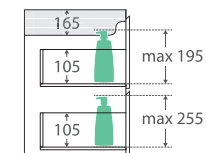

Fingerpull Satin Black 900MM WALL-HUNG CABINET

TOP VIEW: SHELF AREA & DRAWER AREA

SIDE VIEW: SHELF STORAGE

SIDE VIEW: RECESS & DRAWER STORAGE

Features

- 2pac satin black exterior (70% matte, 30% gloss)
- Black interior
- U-shape fingerpull channel
- Soft-close doors and drawers
- Full extension drawer runners
- 16 mm thick backing board and drawer bases
- FSC certified, eco-friendly E0 board

While we aim to ensure specifications are correct at the time of publication, Fienza reserves the right to make modifications without prior notice. Physical colour may vary from image shown. All measurements are shown in millimetres. Always use physical product measurements for mark-ups and roughing-in as the technical drawing may differ from actual product received.