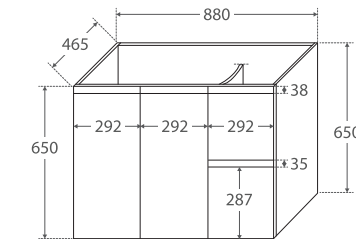

# Fingerpull Satin White 900MM WALL-HUNG CABINET

TOP VIEW: SHELF AREA & DRAWER AREA

SIDE VIEW: SHELF STORAGE

SIDE VIEW: RECESS & DRAWER STORAGE