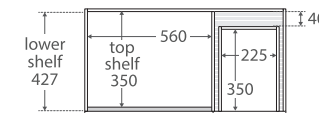

# Fingerpull Satin White 900MM WALL-HUNG CABINET

TOP VIEW: SHELF AREA & DRAWER AREA

SIDE VIEW: SHELF STORAGE

SIDE VIEW: RECESS & DRAWER STORAGE