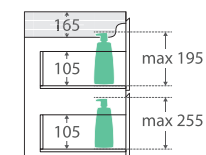

# Fingerpull Satin White 900MM WALL-HUNG CABINET

TOP VIEW: SHELF AREA & DRAWER AREA

SIDE VIEW: SHELF STORAGE

SIDE VIEW: RECESS & DRAWER STORAGE