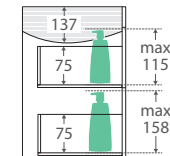

TOP VIEW: SHELF AREA & DRAWER AREA

SIDE VIEW:
SHELF STORAGE

SIDE VIEW: RECESS
& DRAWER STORAGE

Available in

Gloss White with
Left Drawers
75JL

Gloss White with
Right Drawers
75JR

Cleaning & Care

- Regularly clean with mild soapy water using a clean, soft cloth.
- Do not use harsh detergents, bleach, abrasive cleaners or cream/wax cleaners. These substances can result in scratches and/or deposit build-ups that will affect the appearance.
- Avoid placing hot objects, such as hair straighteners, on any surface as these will cause discolouration and marking.
- Spills of hair dye, after-shave lotion, nail polish and remover, aerosol spray and other harsh chemicals should be removed immediately to prevent damage and discolouration. Clean immediately with mild soapy water using a clean, soft cloth.

While we aim to ensure specifications are correct at the time of publication, Fienza reserves the right to make modifications without prior notice. Physical colour may vary from image shown. All measurements are shown in millimetres. Always use physical product measurements for mark-ups and roughing-in as the technical drawing may differ from actual product received.