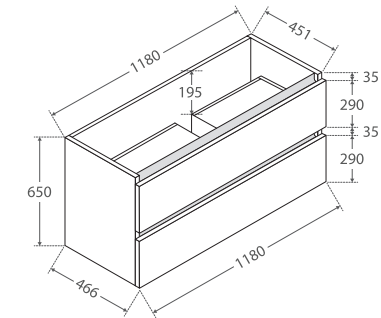

Quest

1200MM WALL-HUNG CABINET

Features

- Gloss white exterior with charcoal grey interior
- Pull-channel with aluminium accents
- Two large soft-close drawers
- Full extension drawer runners
- 16 mm thick backing board and drawer bases
- FSC certified, eco-friendly E0 board
- Customise with optional matte white (RAIL120W) or matte black (RAIL120MB) pull-channel accents (additional cost)

While we aim to ensure specifications are correct at the time of publication, Fienza reserves the right to make modifications without prior notice. Physical colour may vary from image shown. All measurements are shown in millimetres. Always use physical product measurements for mark-ups and roughing-in as the technical drawing may differ from actual product received.