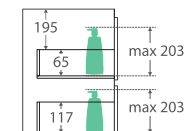

SIDE VIEW:
DRAWER STORAGE