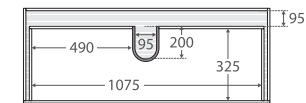

TOP VIEW: DRAWERS

SIDE VIEW:
DRAWER STORAGE