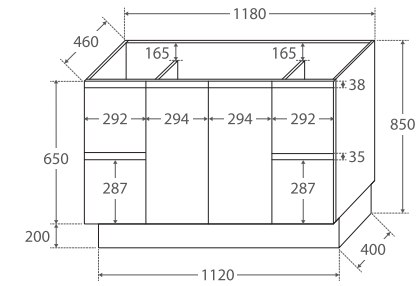

# Edge Scandi Oak 1200MM CABINET ON KICKBOARD

TOP VIEW: SHELF AREA & DRAWER AREA

SIDE VIEW: SHELF STORAGE

SIDE VIEW: RECESS & DRAWER STORAGE