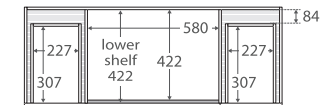

# Edge Scandi Oak 1200MM CABINET ON KICKBOARD

TOP VIEW: SHELF AREA & DRAWER AREA

SIDE VIEW: SHELF STORAGE

SIDE VIEW: RECESS & DRAWER STORAGE