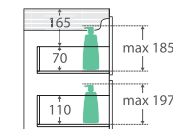

SIDE VIEW: RECESS & DRAWER STORAGE