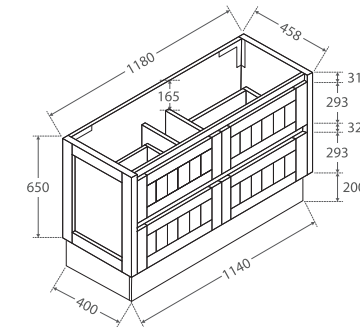

Hampton 1200MM CABINET ON KICKBOARD

Features

- Satin white exterior and interior
- Discrete pull-channels
- Soft-close drawers and full extension drawer runners
- 16 mm thick backing board and drawer bases
- FSC certified, eco-friendly E0 board