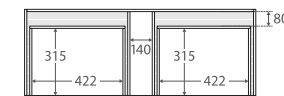

TOP VIEW: DRAWERS