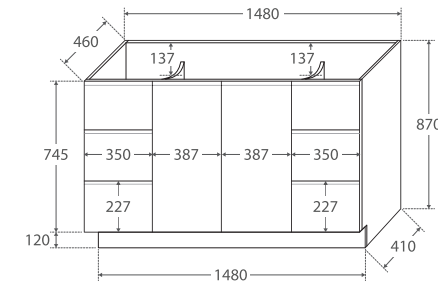

## Fingerpull Gloss White 1500MM CABINET ON KICKBOARD

TOP VIEW: SHELF AREA & DRAWER AREA

SIDE VIEW: SHELF STORAGE

SIDE VIEW: RECESS & DRAWER STORAGE