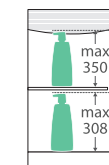

Fingerpull Gloss White 900MM CABINET ON KICKBOARD

Features

- Gloss white exterior with bright white interior
- U-shape fingerpull channel
- Soft-close doors and drawers
- Full extension drawer runners
- 16 mm thick backing board and drawer bases
- FSC certified, eco-friendly E0 board

TOP VIEW: SHELF AREA & DRAWER AREA

SIDE VIEW: SHELF STORAGE

SIDE VIEW: RECESS & DRAWER STORAGE

Available in

Gloss White with
Left Drawers
90CL

Gloss White with
Right Drawers
90CR

Fingerpull Channel

Cleaning & Care