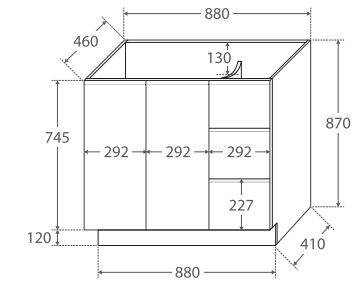

Fingerpull Gloss White 900MM CABINET ON KICKBOARD

Features

- Gloss white exterior with bright white interior
- U-shape fingerpull channel
- Soft-close doors and drawers
- Full extension drawer runners
- 16 mm thick backing board and drawer bases
- FSC certified, eco-friendly E0 board

TOP VIEW: SHELF AREA & DRAWER AREA

SIDE VIEW: SHELF STORAGE

SIDE VIEW: RECESS & DRAWER STORAGE

Available in

Gloss White with
Left Drawers
90CL

Gloss White with
Right Drawers
90CR

Fingerpull Channel

Cleaning & Care

While we aim to ensure specifications are correct at the time of publication, Fienza reserves the right to make modifications without prior notice. Physical colour may vary from image shown. All measurements are shown in millimetres. Always use physical product measurements for mark-ups and roughing-in as the technical drawing may differ from actual product received.