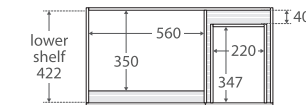

Fingerpull Gloss White 900MM CABINET ON KICKBOARD

Features

- Gloss white exterior with bright white interior
- U-shape fingerpull channel
- Soft-close doors and drawers
- Full extension drawer runners
- 16 mm thick backing board and drawer bases
- FSC certified, eco-friendly E0 board

TOP VIEW: SHELF AREA & DRAWER AREA

SIDE VIEW: SHELF STORAGE

SIDE VIEW: RECESS & DRAWER STORAGE

Available in

Gloss White with
Left Drawers
90CL

Gloss White with
Right Drawers
90CR

Fingerpull Channel

Cleaning & Care