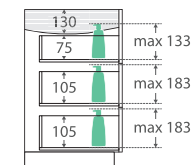

Fingerpull Gloss White 900MM CABINET ON KICKBOARD

Features

- Gloss white exterior with bright white interior
- U-shape fingerpull channel
- Soft-close doors and drawers
- Full extension drawer runners
- 16 mm thick backing board and drawer bases
- FSC certified, eco-friendly E0 board

TOP VIEW: SHELF AREA & DRAWER AREA

SIDE VIEW: SHELF STORAGE

SIDE VIEW: RECESS & DRAWER STORAGE

Available in

Gloss White with
Left Drawers
90CL

Gloss White with
Right Drawers
90CR

Fingerpull Channel

Cleaning & Care

While we aim to ensure specifications are correct at the time of publication, Fienza reserves the right to make modifications without prior notice. Physical colour may vary from image shown. All measurements are shown in millimetres. Always use physical product measurements for mark-ups and roughing-in as the technical drawing may differ from actual product received.